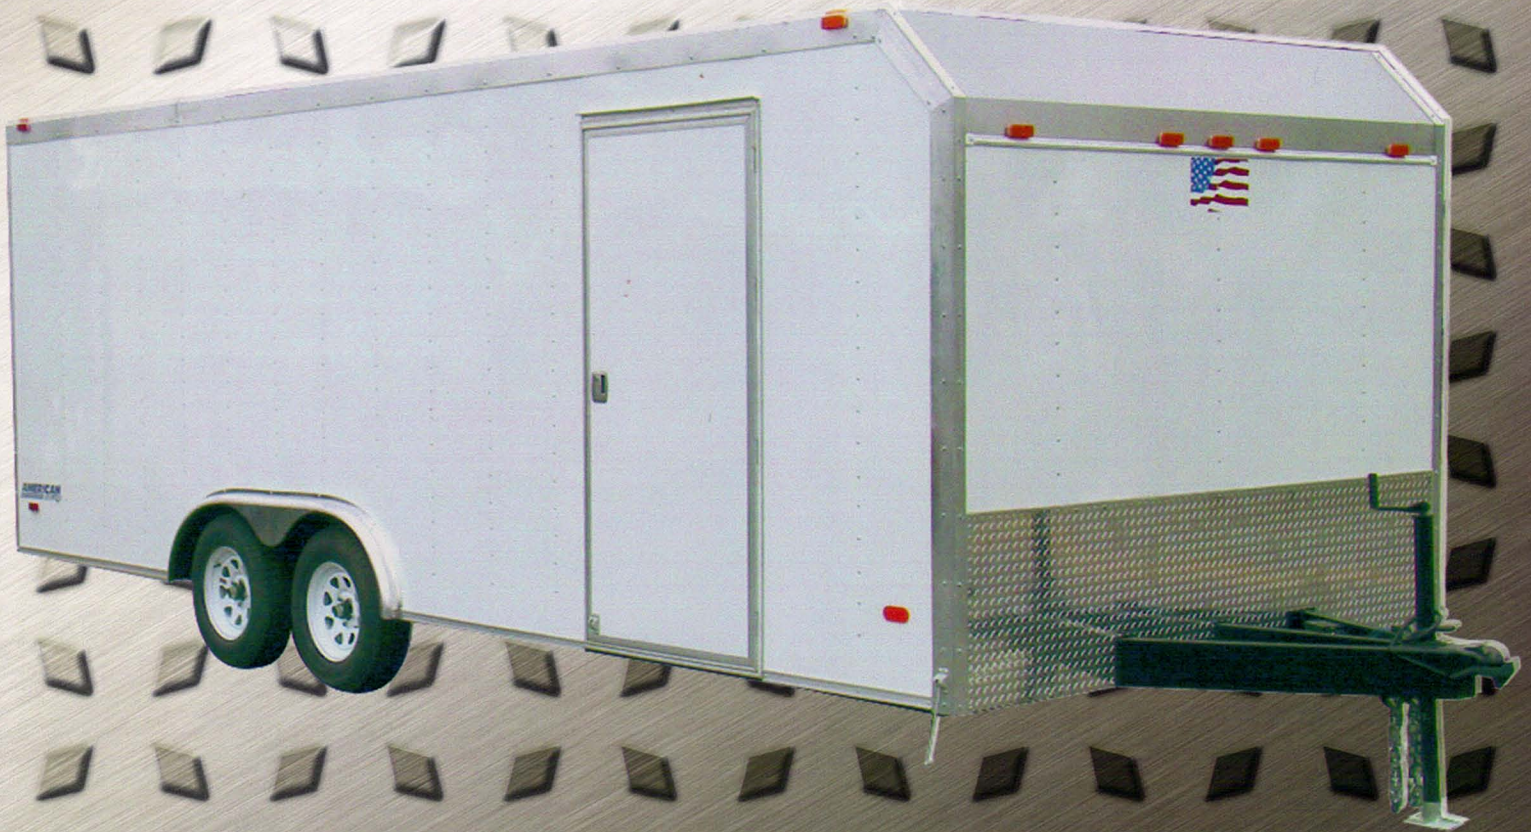

AMERICAN TRAILERS *San Diego*

8.5' Wide

Car Carrier Trailers

AMERICAN TRAILERS *San Diego*

8.5" WIDE CAR CARRIER SPECIFICATIONS

MODEL	85X18WT2	85X20WT2	85X22WT2	85X24WT2	85X26WT2	85X20WT3	85x22WT3	85X24WT3	85X26WT3	85X28WT3	85X30WT3	85X32WT3
OVERALL												
LENGTH	21'9"	23'9"	25'9"	27'9"	29'9"	23'9"	25'9"	27'9"	29'9"	31'9"	33'9"	35'9"
WIDTH	102"	102"	102"	102"	102"	102"	102"	102"	102"	102"	102"	102"
HEIGHT	99"	99"	99"	99"	99"	101"	101"	101"	101"	101"	101"	101"
INTERIOR												
LENGTH	17'8"	19'8"	21'8"	23'8"	25'8"	19'8"	21'8"	23'8"	25'8"	27'8"	29'8"	31'8"
WIDTH	96"	96"	96"	96"	96"	96"	96"	96"	96"	96"	96"	96"
HEIGHT	77"	77"	77"	77"	77"	77"	77"	77"	77"	77"	77"	77"
WIDTH BETWEEN WHEEL WELLS	83"	83"	83"	83"	83"	83"	83"	83"	83"	83"	83"	83"
PLATFORM HEIGHT	21"	21"	21"	21"	21"	22"	22"	22"	22"	22"	22"	22"
TORFLEX EZ LUBE AXLES												
QUANTITY	tandem	tandem	tandem	tandem	tandem	tandem	tandem	tandem	tandem	tandem	tandem	tandem
TOTAL CAP.	7000	7000	7000	7000	7000	10000	10000	10000	10000	10000	10000	10000
TYPE	drop	drop	drop	drop	drop	drop	drop	drop	drop	drop	drop	drop
BRAKES	4 wheel electric	4 wheel electric	4 wheel electric	4 wheel electric	4 wheel electric	4 wheel electric	4 wheel electric	4 wheel electric	4 wheel electric	4 wheel electric	4 wheel electric	4 wheel electric
TIRE SIZE	ST205/R15	ST205/R15	ST205/R15	ST205/R15	ST205/R15	ST225/R15	ST225/R15	ST225/R15	ST225/R15	ST225/R15	ST225/R15	ST225/R15
TIRE LOAD RANGE	D	D	D	D	D	D	D	D	D	D	D	D
WHEEL BOLT PATTERN	5-4 1/2	5-4 1/2	5-4 1/2	5-4 1/2	5-4 1/2	6-5 1/2	6-5 1/2	6-5 1/2	6-5 1/2	6-5 1/2	6-5 1/2	6-5 1/2
HITCH BALL SIZE	2 5/16	2 5/16	2 5/16	2 5/16	2 5/16	2 5/16	2 5/16	2 5/16	2 5/16	2 5/16	2 5/16	2 5/16
HITCH HEIGHT TO TOP OF BALL	20"	20"	20"	20"	20"	21"	21"	21"	21"	21"	21"	21"
HITCH WEIGHT	295	315	300	345	360	315	330	350	365	385	400	420
CURB WEIGHT	3280	3480	3680	3880	4080	3700	4000	4300	4500	4700	4900	5100
GVWR	7000	7000	7000	7000	7000	10000	10000	10000	10000	10000	10000	10000
PAYLOAD CAPACITY (AVG.)	3720	3520	3320	3120	2920	6300	6000	5700	5500	5300	5100	4900
CAMLOCKS	yes	yes	yes	yes	yes	yes	yes	yes	yes	yes	yes	yes
REAR DOOR	ramp*	ramp*	ramp*	ramp*	ramp*	ramp*	ramp*	ramp*	ramp*	ramp*	ramp*	ramp*
REAR OPENING WIDTH STD.	91"	91"	91"	91"	91"	91"	91"	91"	91"	91"	91"	91"
X-WIDTH	96"	96"	96"	96"	96"	96"	96"	96"	96"	96"	96"	96"
HEIGHT	75"	75"	75"	75"	75"	75"	75"	75"	75"	75"	75"	75"
12V MALE CONNECT	7 Way	7 Way	7 Way	7 Way	7 Way	7 Way	7 Way	7 Way	7 Way	7 Way	7 Way	7 Way
STAINLESS STEEL FRONT CAP	yes	yes	yes	yes	yes	yes	yes	yes	yes	yes	yes	yes
PREFINISHED ALUMINUM SKIN	0.030	0.030	0.030	0.030	0.030	0.030	0.030	0.030	0.030	0.030	0.030	0.030
INTERIOR WALLS	3/8" Ply	3/8" Ply	3/8" Ply	3/8" Ply	3/8" Ply	3/8" Ply	3/8" Ply	3/8" Ply	3/8" Ply	3/8" Ply	3/8" Ply	3/8" Ply
FLOOR	3/4" Ply	3/4" Ply	3/4" Ply	3/4" Ply	3/4" Ply	3/4" Ply	3/4" Ply	3/4" Ply	3/4" Ply	3/4" Ply	3/4" Ply	3/4" Ply
FRONT JACK	yes	yes	yes	yes	yes	yes	yes	yes	yes	yes	yes	yes
DOT LIGHTING	yes	yes	yes	yes	yes	yes	yes	yes	yes	yes	yes	yes
SAFETY CHAINS & HOOKS	yes	yes	yes	yes	yes	yes	yes	yes	yes	yes	yes	yes
WHITE SPOKE WHEELS	yes	yes	yes	yes	yes	yes	yes	yes	yes	yes	yes	yes
ALUMINUM FENDER FLARES	yes	yes	yes	yes	yes	yes	yes	yes	yes	yes	yes	yes
3RD MEMBER IN HITCH	yes	yes	yes	yes	yes	yes	yes	yes	yes	yes	yes	yes
BREAKAWAY KIT	yes	yes	yes	yes	yes	yes	yes	yes	yes	yes	yes	yes
BEAVERTAIL	yes	yes	yes	yes	yes	yes	yes	yes	yes	yes	yes	yes
(2) 12V LIGHTS & SWITCH	optional	optional	optional	optional	optional	optional	optional	optional	optional	optional	optional	optional
WHITE CEILING LINER	optional	optional	optional	optional	optional	optional	optional	optional	optional	optional	optional	optional
CURBSIDE DOOR	yes	yes	yes	yes	yes	yes	yes	yes	yes	yes	yes	yes
FLOOR CROSSMEMBERS = 16" OC			WALL STUDS = 16" OC			ROOF BOWS = 16" OC						